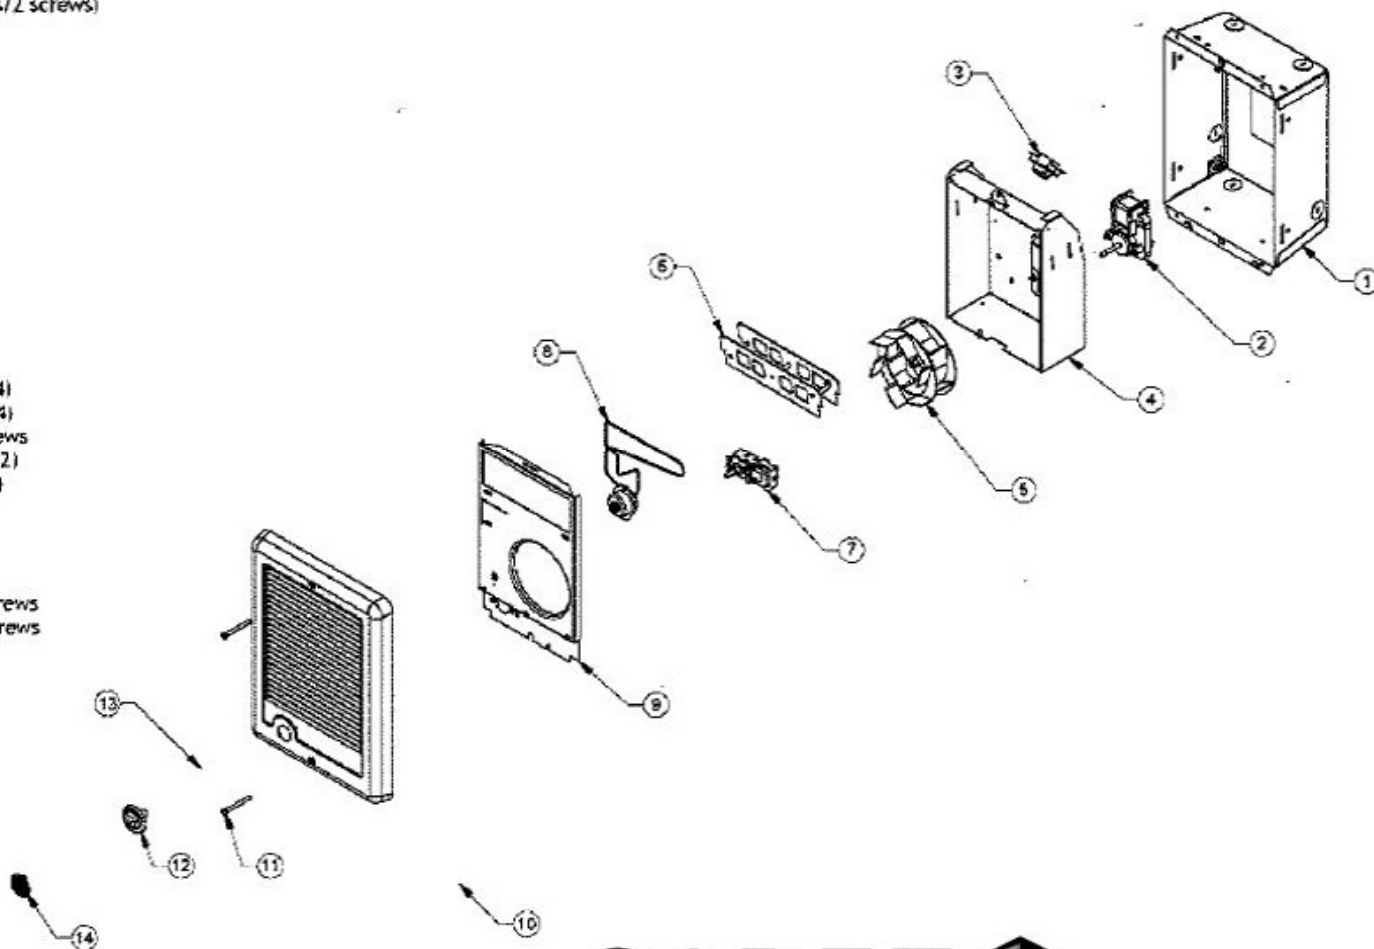

## THE COM-PAK PLUS C Series

Item #	Part #	Description
1	67061	Can, Wall
2	051422	Motor 120V (All 120V Models)
	051406	Motor 208V Only
	051421	Motor 240V Slow (750-1500W)
	051402	Motor 240V Fast (2000-2250W)
3	100750	One Shot, Limit Kit (inc. 2 rivets/2 screws)
4	N/A	Housing, Rear
5	040040	Blower
6	054002	Element 1000W 120V (C101)
	054005	Element 1500W 120V (C151)
	054022	Element 500W 120V (C052)
	054004	Element 750W 240V (C072)
	054007	Element 1000W 240V (C102)
	054020	Element 1250W 240V (C122)
	054012	Element 1500W 240V (C152)
	054015	Element 2000W 240V (C202)
	054014	Element 2000W 208V (C208)
7	051211	Stat T1 SP (2 wire)
	051206	Stat T2 DP (4 wire)
8	053112	Limit Switch, Manual
9	N/A	Housing, Front
10	67075	Grill Kit, Alm. (includes #11-#14)
	67079	Grill Kit, Wht. (includes #11-#14)
	10072	Grill Kit, Brass w/SP knob & screws
11	120702	Parts Pkg. Almond Screws Only (2)
	120704	Parts Pkg. White Screws Only (2)
12	040003	Knob, Almond SP
	040032	Knob, Almond DP
	040004	Knob, White SP
	040062	Knob, White DP
13	100705	Parts Pkg. Alm. w/SP Knob & screws
	100706	Parts Pkg. Wht. w/SP Knob & screws
14	040015	Plug, Almond, 7/8" Hole X/C
	040010	Plug, White, 7/8" Hole X/C