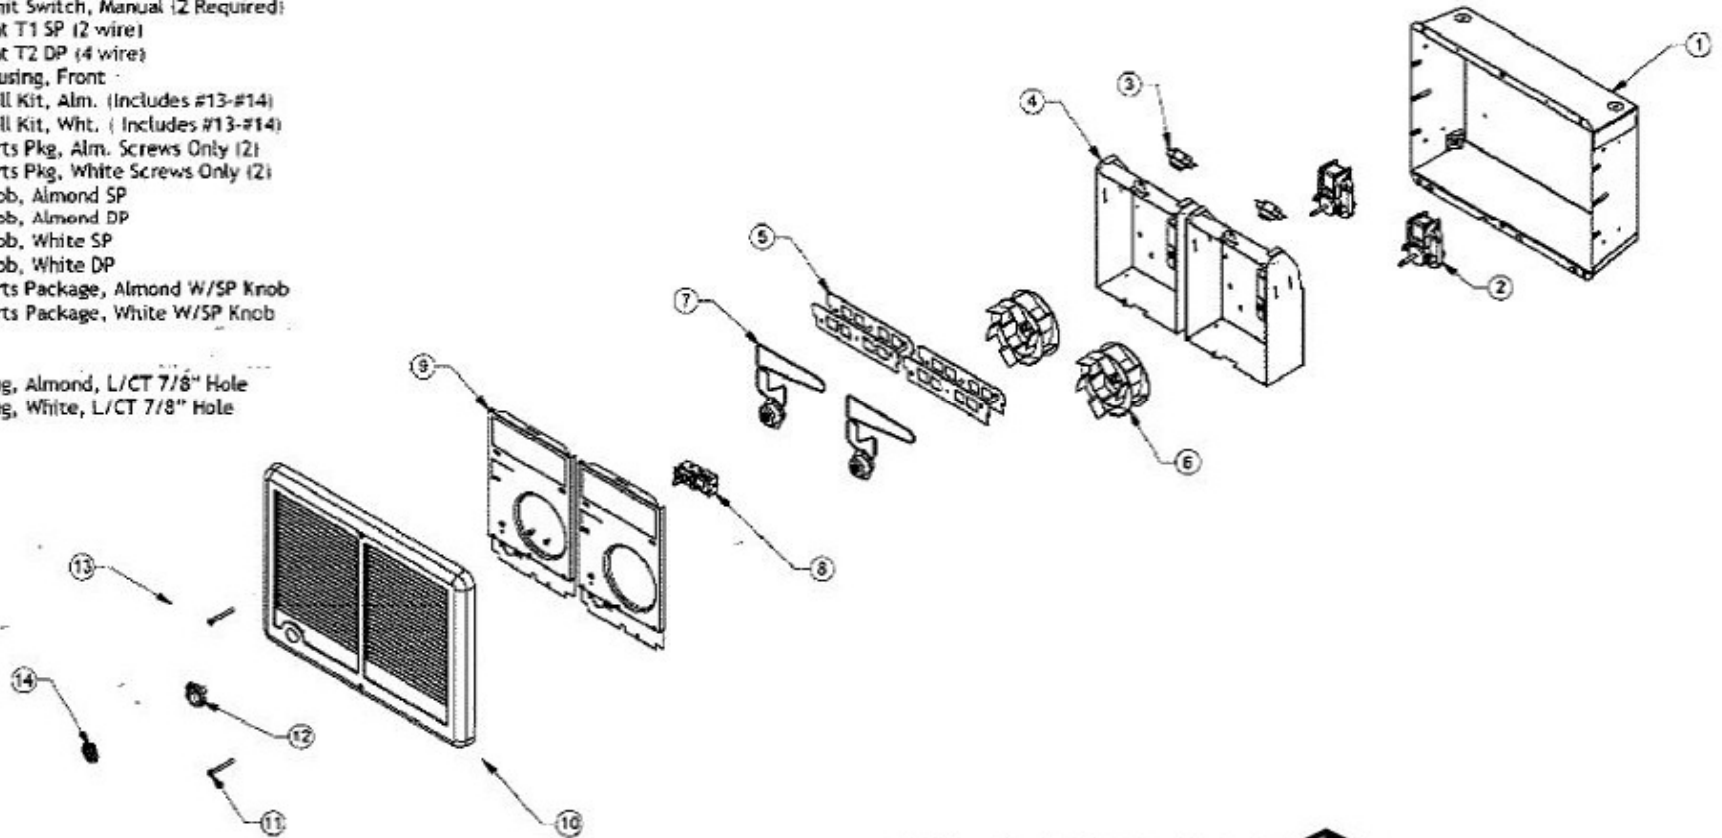

COM-PAK TWIN PLUS CT Series

Item #	Part #	Description
1	68005	Can, Wall
2	051421	Motor 240V Slow (CT302) (2 Required)
	051402	Motor 240V Fast (CT402) -
	051406	Motor 208V (CT408) -
3	100750	Limit, One-shot (inc. 2 rivets/2 screws) (2 Required)
4	N/A	Housing, Rear
5	040040	Blower (2 Required)
6	054012	Element 1500W 240V (CT302) 2 Req'd
	054014	Element 2000W 208V (CT408) -
	054015	Element 2000W 240V (CT402) -
7	053112	Limit Switch, Manual (2 Required)
8	051211	Stat T1 SP (2 wire)
	051206	Stat T2 DP (4 wire)
9	N/A	Housing, Front
10	67090	Grill Kit, Alm. (Includes #13-#14)
	67089	Grill Kit, Wht. (Includes #13-#14)
11	120702	Parts Pkg, Alm. Screws Only (2)
	120704	Parts Pkg, White Screws Only (2)
12	040003	Knob, Almond SP
	040032	Knob, Almond DP
	040004	Knob, White SP
	040062	Knob, White DP
13	100705	Parts Package, Almond W/SP Knob
14	100706	Parts Package, White W/SP Knob

040015 Plug, Almond, L/CT 7/8" Hole
040010 Plug, White, L/CT 7/8" Hole

CADET 
INVITING WARMTH

PHONE 360.693.2505
www.cadetheat.com

For verification of exact diagram for your heater, contact Cadet's Technical Department