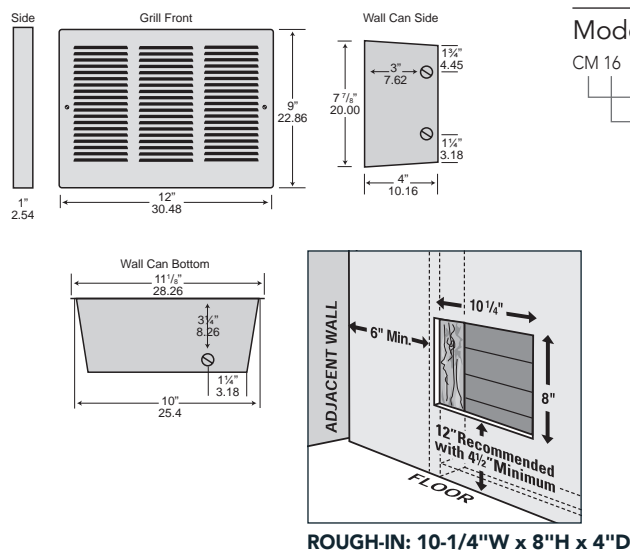

WALL HEATER ACCESSORIES (MODEL CM)

PART	MODEL	DESCRIPTION	VOLTS	AMPS	WT/LBS
67061	CC	Wall can for model CM, single or 10-pack			2.8
67060	CC10				22.5
67079	CGW	Vertical grill kit for model CM, single or 10-pack, white			1.5
67081	CGW10				12.3
67075	CGA	Vertical grill kit for model CM, single or 10-pack, almond			1.5
67080	CGA10				12.3
65015	CMGA	Horizontal grill kit for model CM, single or 5-pack, almond			2.0
65016	CMGA5				7.5
65005	CMGW	Horizontal grill kit for model CM, single or 5-pack, white			2.0
65006	CMGW5				7.5
67063	CTT1W	Built-in thermostat kit for model CM, single pole, 40°F to 85°F, white or almond	240/208/120	22	.2
67065	CTT1A				
67064	CTT2W	Built-in thermostat kit for model CM, double pole, 40°F to 85°F, white or almond	240/208/120	22	.2
67066	CTT2A				
67067	CTTP	Built-in thermostat kit, tamper proof for model CM, single pole, 40°F to 85°F	240/208/120	22	.2
06395	CS4MW	Surface mount adapter for model CM, 9-1/2" w x 12-5/8" h x 4-3/8" d, white or almond			3.5
06390	CS4MA				
67105	CAMW	Adapter plate for model CM, 18-1/2" w x 22" h, white or almond			3.5
67100	CAMA				
67115	SAMW	Adapter plate for model CM 12" w x 21-1/4" h, white or almond			2
67110	SAMA