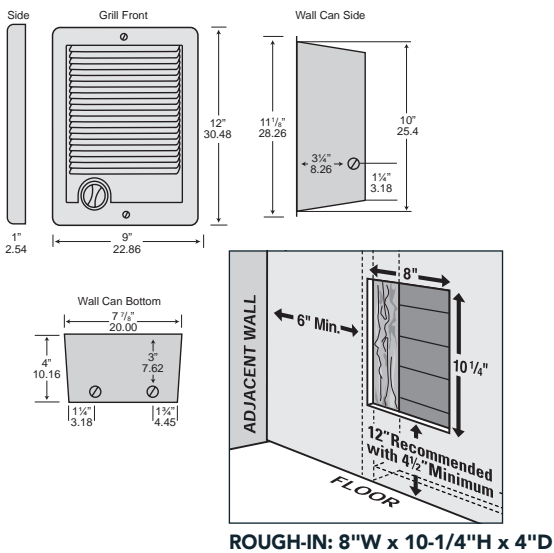

WALL HEATER ACCESSORIES (MODEL CM)

PART	MODEL	DESCRIPTION	VOLTS	AMPS	WT/LBS
67061	CC	Wall can for model CM, single or 10-pack			2.8
67060	CC10				22.5
67079	CGW	Vertical grill kit for model CM, single or 10-pack, white			1.5
67081	CGW10				12.3
67075	CGA	Vertical grill kit for model CM, single or 10-pack, almond			1.5
67080	CGA10				12.3
65015	CMGA	Horizontal grill kit for model CM, single or 5-pack, almond			2.0
65016	CMGA5				7.5
65005	CMGW	Horizontal grill kit for model CM, single or 5-pack, white			2.0
65006	CMGW5				7.5
67063	CTT1W	Built-in thermostat kit for model CM, single pole, 40°F to 85°F, white or almond	240/208/120	22	.2
67065	CTT1A				
67064	CTT2W	Built-in thermostat kit for model CM, double pole, 40°F to 85°F, white or almond	240/208/120	22	.2
67066	CTT2A				
67067	CTTP	Built-in thermostat kit, tamper proof for model CM, single pole, 40°F to 85°F	240/208/120	22	.2
06395	CS4MW	Surface mount adapter for model CM, 9-1/2" w x 12-5/8" h x 4-3/8" d, white or almond			3.5
06390	CS4MA				
67105	CAMW	Adapter plate for model CM, 18-1/2" w x 22" h, white or almond			3.5
67100	CAMA				
67115	SAMW	Adapter plate for model CM 12" w x 21-1/4" h, white or almond			2
67110	SAMA