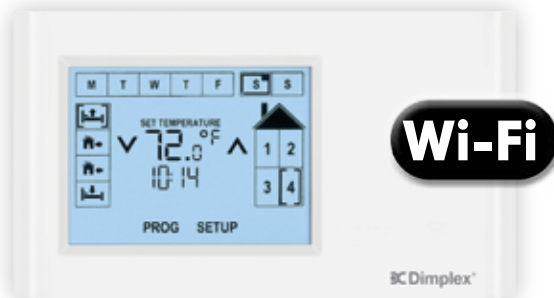

#### Specifications

<b>Model No.</b>	CX-WIFI	<b>UPC Code</b>	781052 101241
<b>Voltage</b>	3 Volts (2x2.5 volt AA batteries included)	<b>Range</b>	50' (15.24 m)
<b>Weight</b>	0.5 kg / 1 lb	<b>Color</b>	White
<b>Product Dimensions</b>	5.5" W x 3.375" H x 0.7" D (138 mm W x 85.5 mm H x 16 mm D)		
<b>Packaging Dimensions</b>	9" W x 9" H x 1.3" D (229mm W x 229mm H x 33mm D)		
<b>Construction Material</b>	White molded polymer, with an LCD touch screen for ease of programming.		
<b>Control &amp; Wiring</b>	RF transmitter for wireless control of 4 heat zones. Touch screen programmable display allows for whole home control of all Dimplex CONNEX™ enabled Smart Heaters. Features 7-day and 4-event daily scheduling with "Quick Set" programming.		
<b>Installation</b>	Supplied complete with a detachable mounting bracket for simple programming and installation. Also includes stand for tabletop use.		
<b>Warranty</b>	3-year Limited		