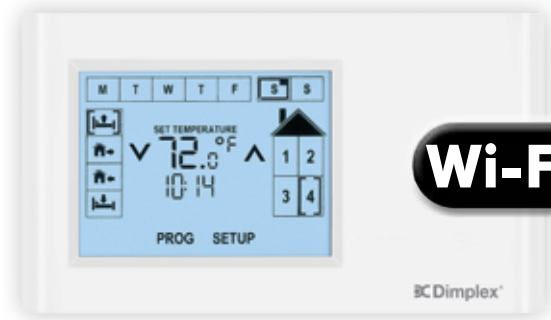

CX-WIFI Multi-zone Programmable CONNEX™ Controller

The Wi-Fi Multi-zone Programmable CONNEX™ Controller lets you manage your Dimplex CONNEX™ Smart Heaters using any mobile device. Both the controller and heaters feature built-in wireless technology that makes installation a breeze and allows for simple, whole-home control. And the Dimplex CONNEX™ App makes it easy to stay connected from anywhere. If comfort and peace-of-mind are then installing a Dimplex Wi-Fi Multi-zone Programmable CONNEX™ Controller provides the most important comfort of all...

[The comfort of control.](#)